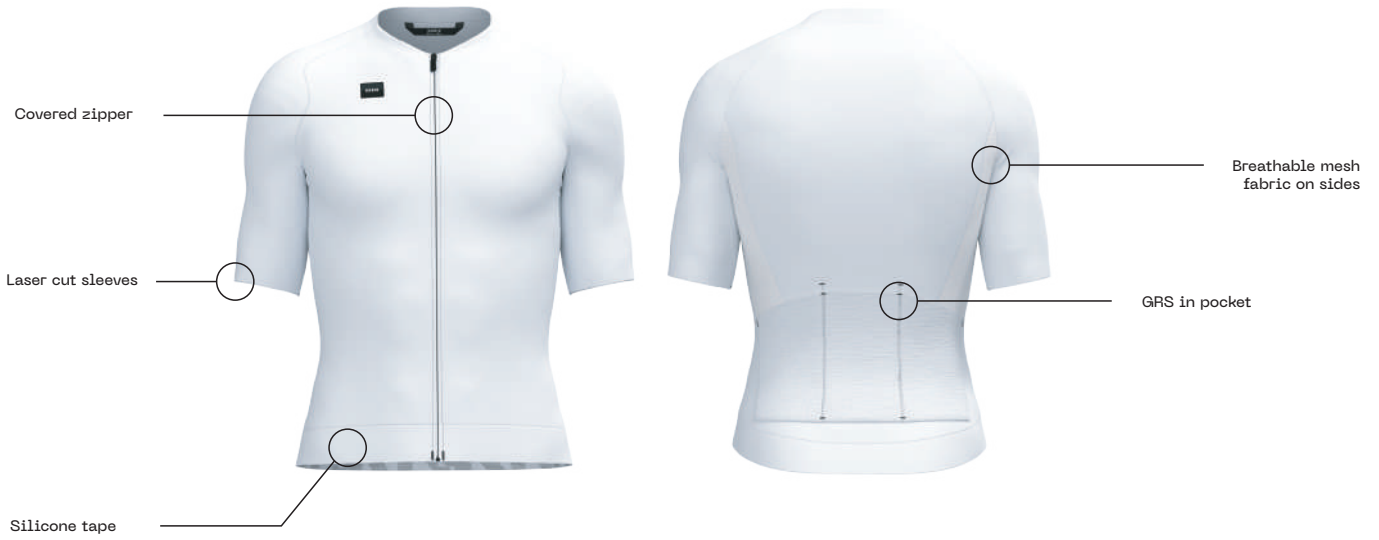

Weight: 110g (M)
Usage Temperature:
22-35°C
Fitting: Perfect Fit