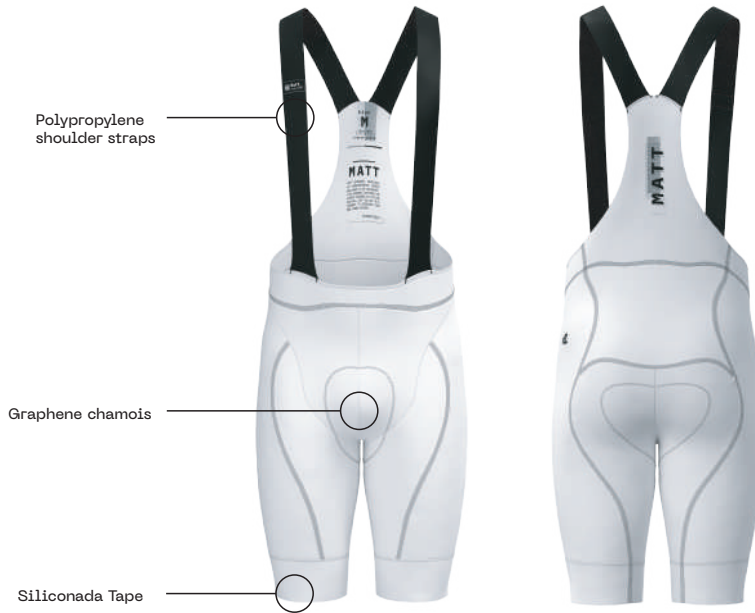

Weight: 175g (M)
Usage Temperature:
17-35°C
Fitting: Perfect Fit